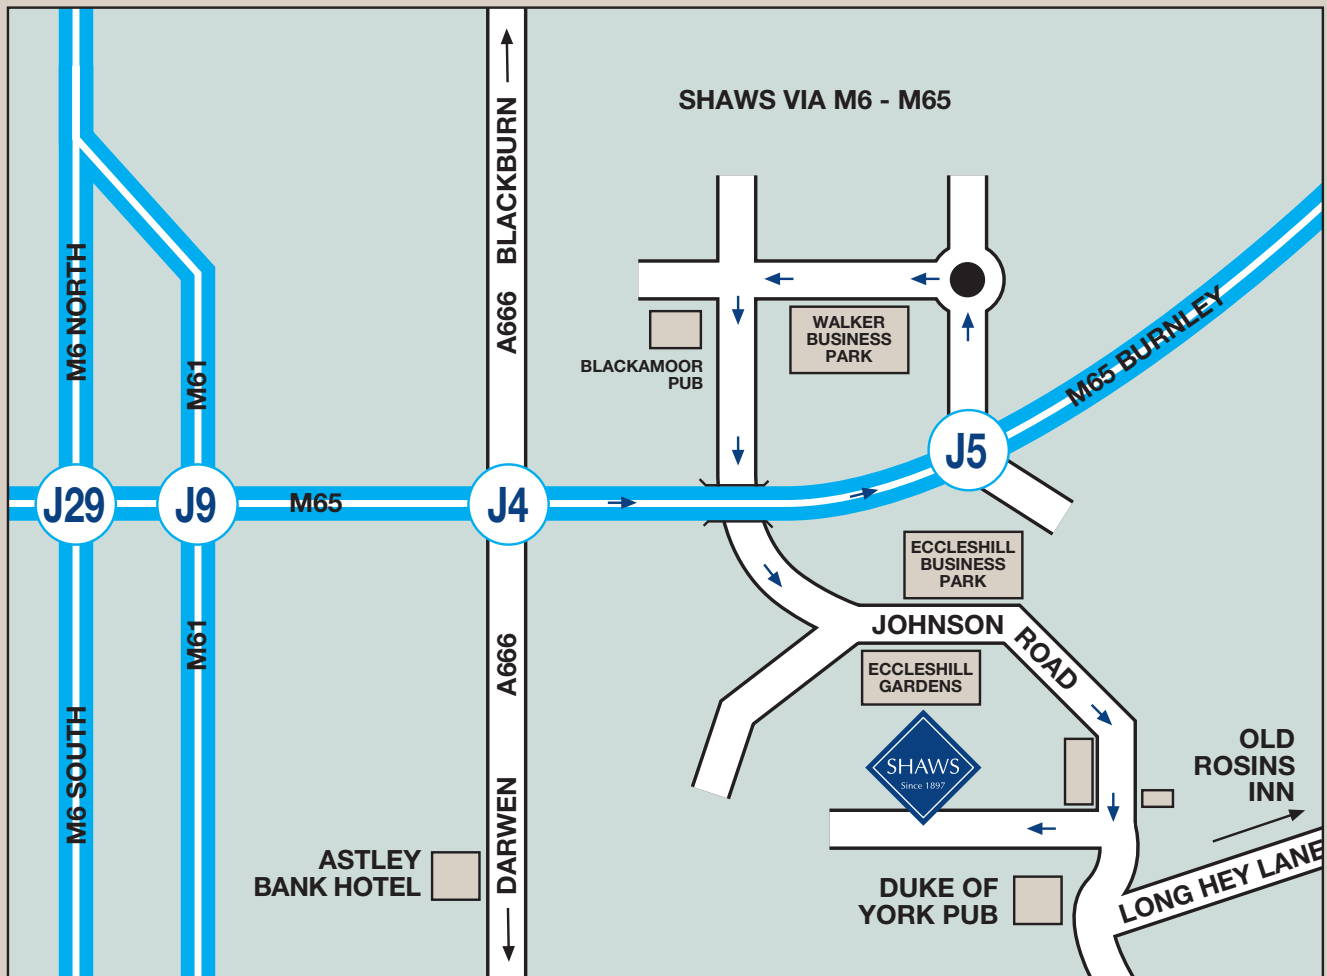

Shaws of Darwen

Waterside
Darwen
Lancashire
BB3 3NX

Contact us:

Tel: 01254 775111
Fax: 01254 873462
info@shawsofdarwen.com
www.shawsofdarwen.com

Handcrafted in Lancashire

routes

FROM THE NORTH/SOUTH

Exit Junction 29 M6.
Follow M65 to Junction 5, follow signs Shadsworth (roundabout).
At next roundabout (within 100 yards) turn left past Walker Business Park.
Proceed to traffic lights at Blackamoor Pub then turn left.
Within 1 mile turn left onto Johnson Road.
Proceed past Chapmans via Eccleshill Gardens, Shaws is on the right after a row of terraced houses.

FROM THE EAST

Exit Junction 5 M65.
Proceed as above.

HOTELS

OLD ROSINS INN
Long Hey Lane, Pick Up Bank
Hoddlesden, Darwen
Lancashire, BB3 3QD
Tel: 01254 771264
Fax: 01254 873894 Email: info@rosins.co.uk

ASTLEY BANK HOTEL
Bolton Road, Darwen
Lancashire BB3 2QB
Tel: 01254 777700
Fax: 01254 777707 www.astleybank.co.uk

Craftsmanship at its very finest since 1897