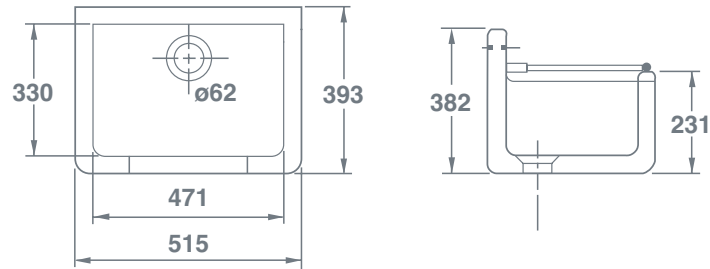

20" Cleaner Sink Pack

Dimensions / Abmessungen / Dimensions
Dimensiones / Dimensioni